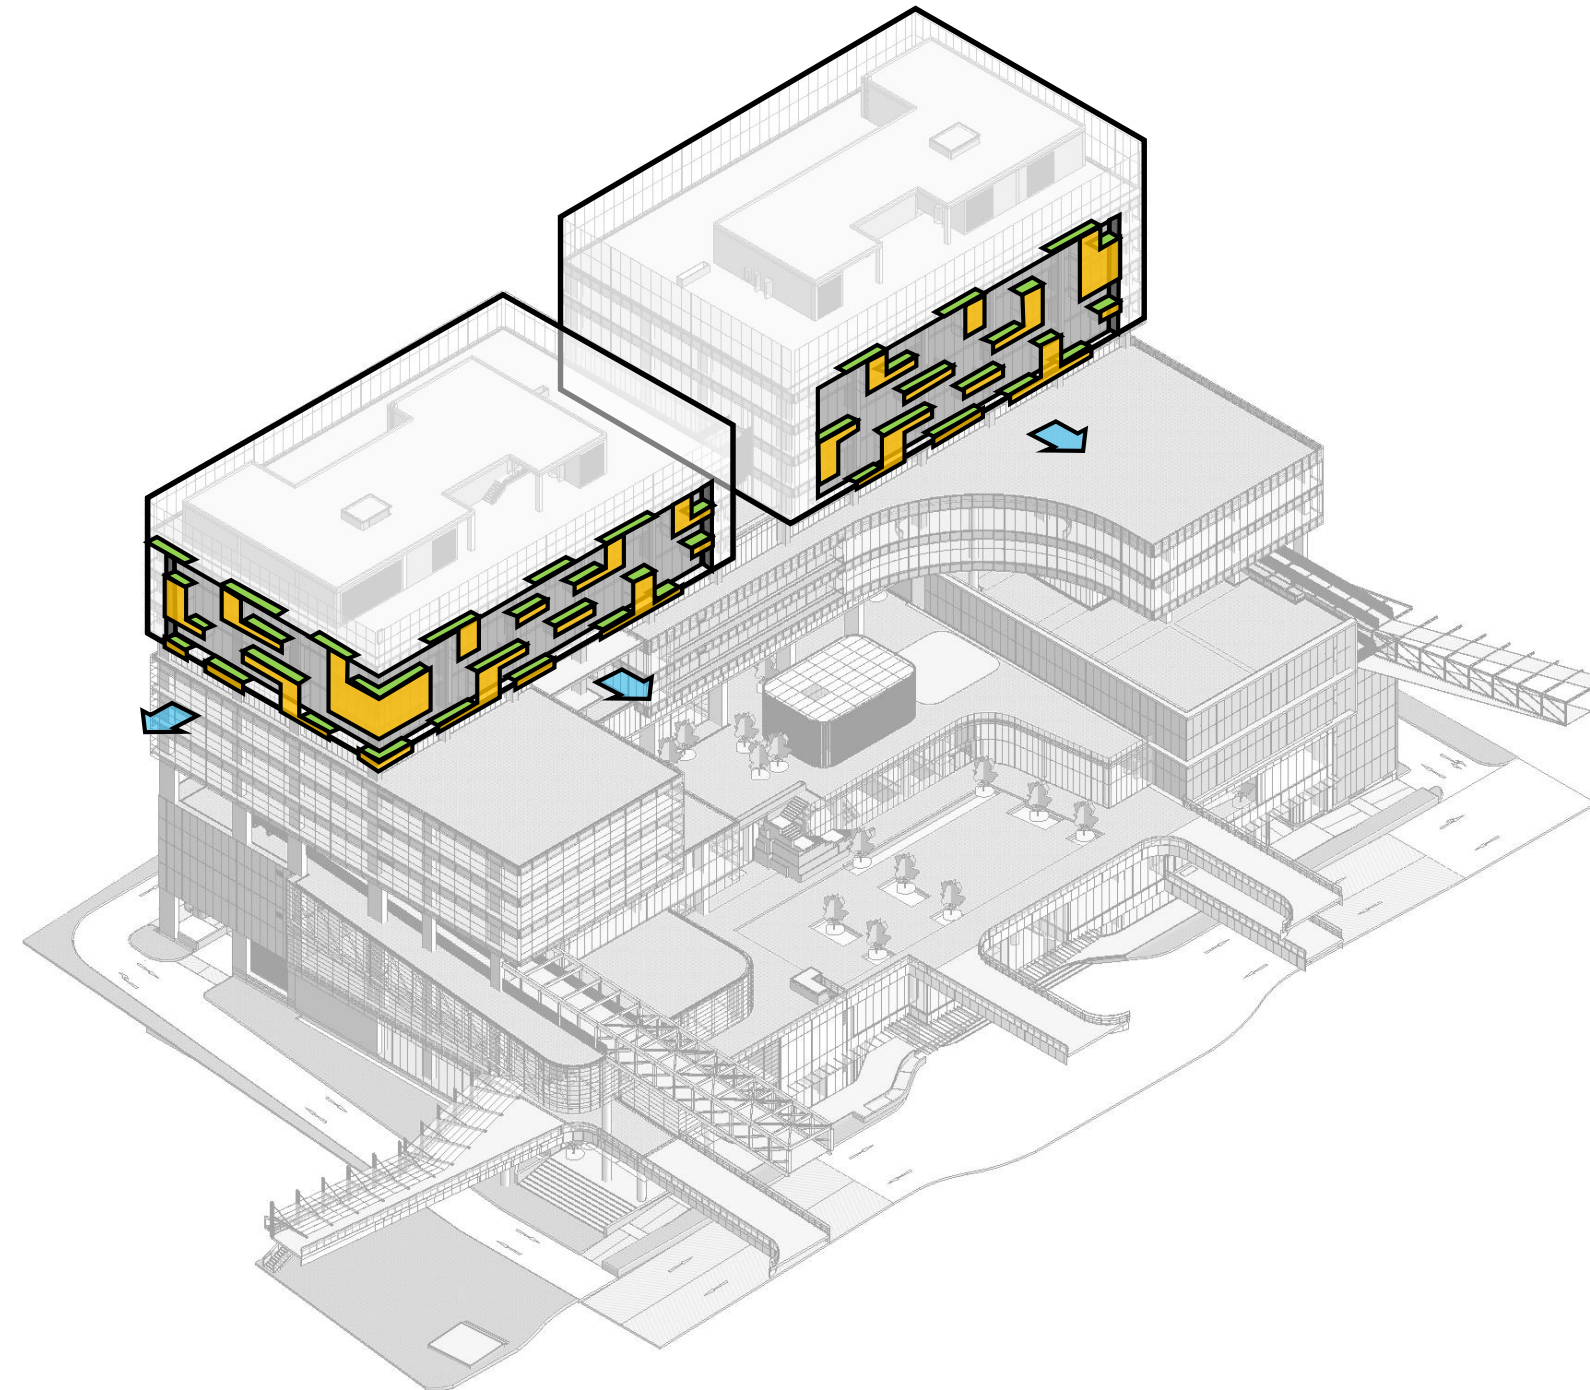

STACKS MASS

PROVIDES TIERED HORIZONTAL GREEN AREA

CONNECTS GARDENS BY RECREATIONAL ROUTES

**CREATES VERTICAL GREEN
TO ENRICH RELAXING ENVIRONMENT & PROTECT SUNLIGHT**

ICONIC FACADE

CREATES SHADED FACADE

PROVIDES POCKETS FOR INTERACTIVE ACTIVITIES

ESTABLISHES GREEN AREAS

SHADING

GREEN AREA