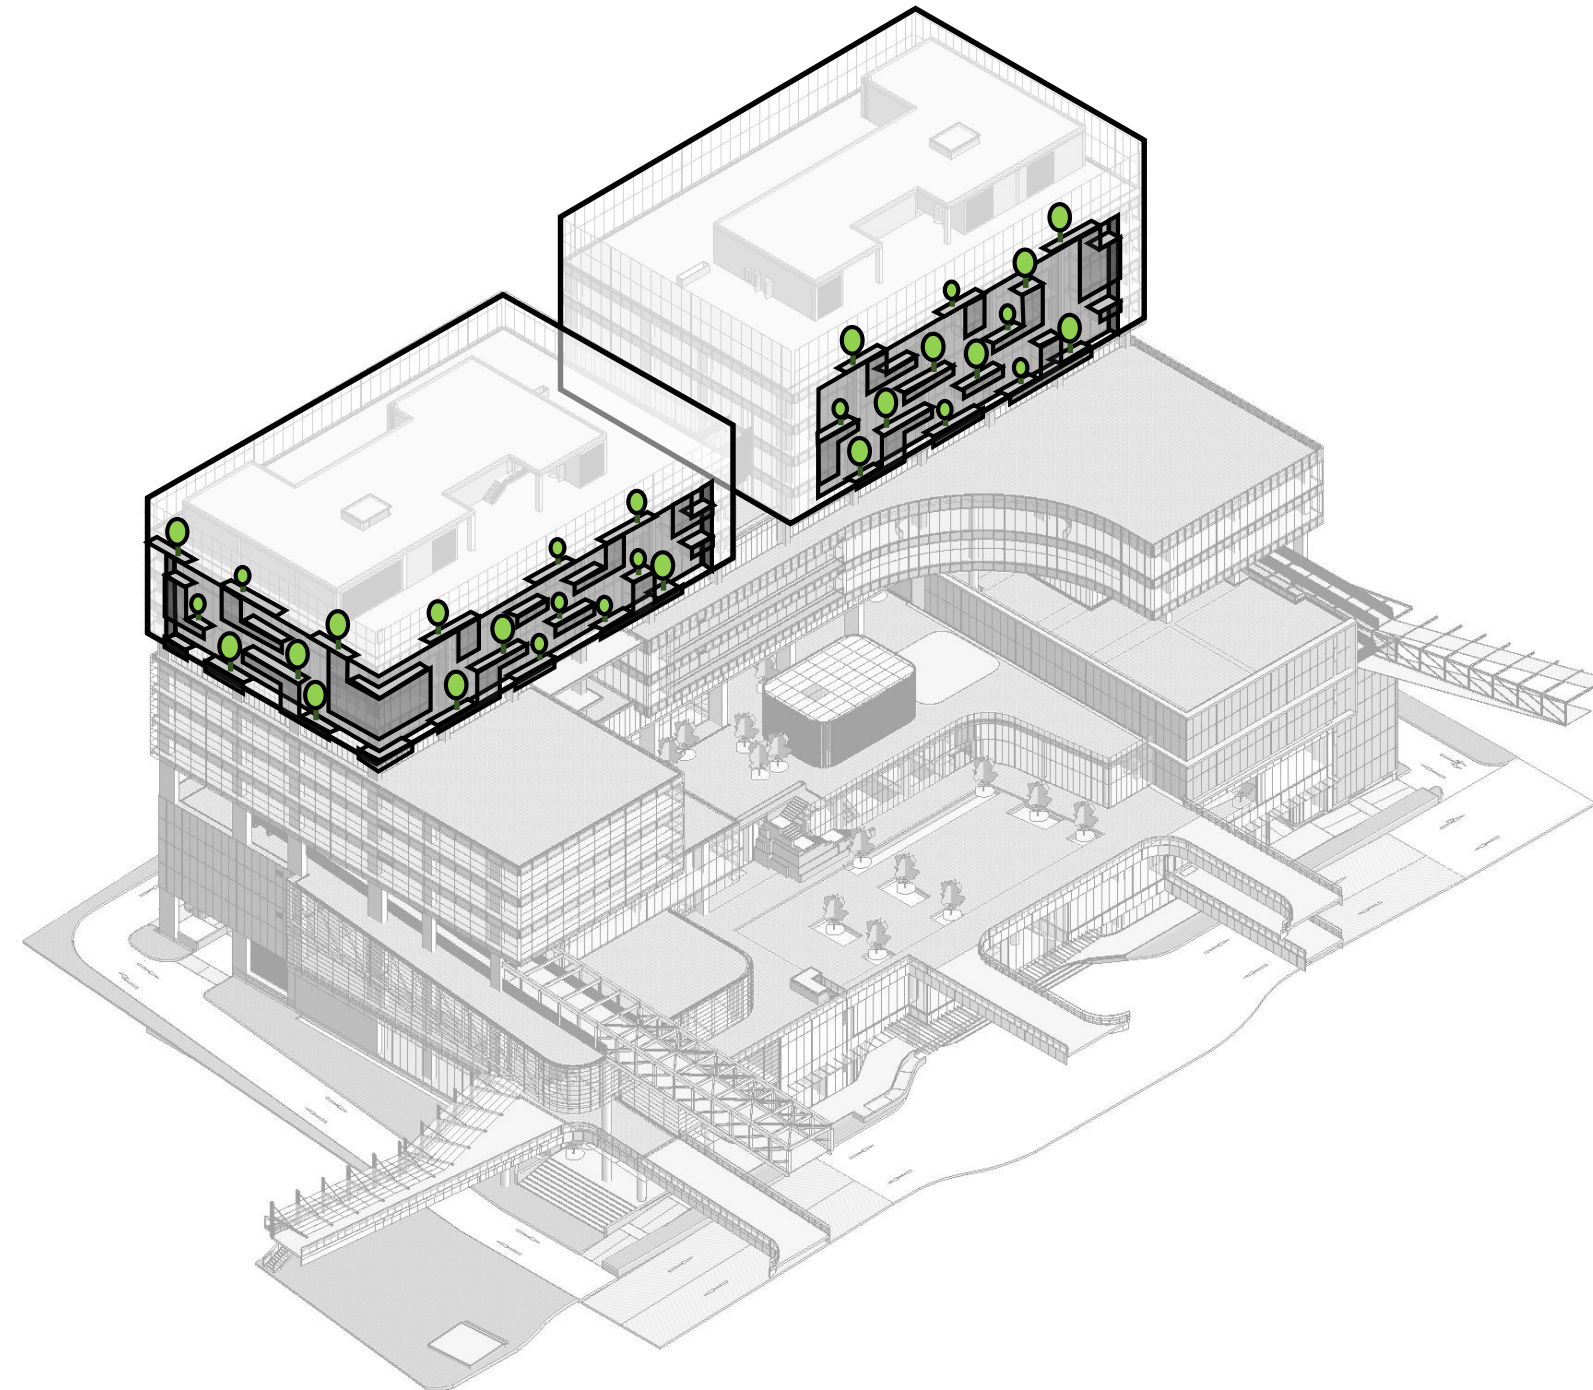

STACKS MASS

PROVIDES TIERED HORIZONTAL GREEN AREA

CONNECTS GARDENS BY RECREATIONAL ROUTES

**CREATES VERTICAL GREEN
TO ENRICH RELAXING ENVIRONMENT & PROTECT SUNLIGHT**

ICONIC FACADE

CREATES SHADED FACADE

PROVIDES POCKETS FOR INTERACTIVE ACTIVITIES

ESTABLISHES GREEN AREAS

SHADING

GREEN AREA