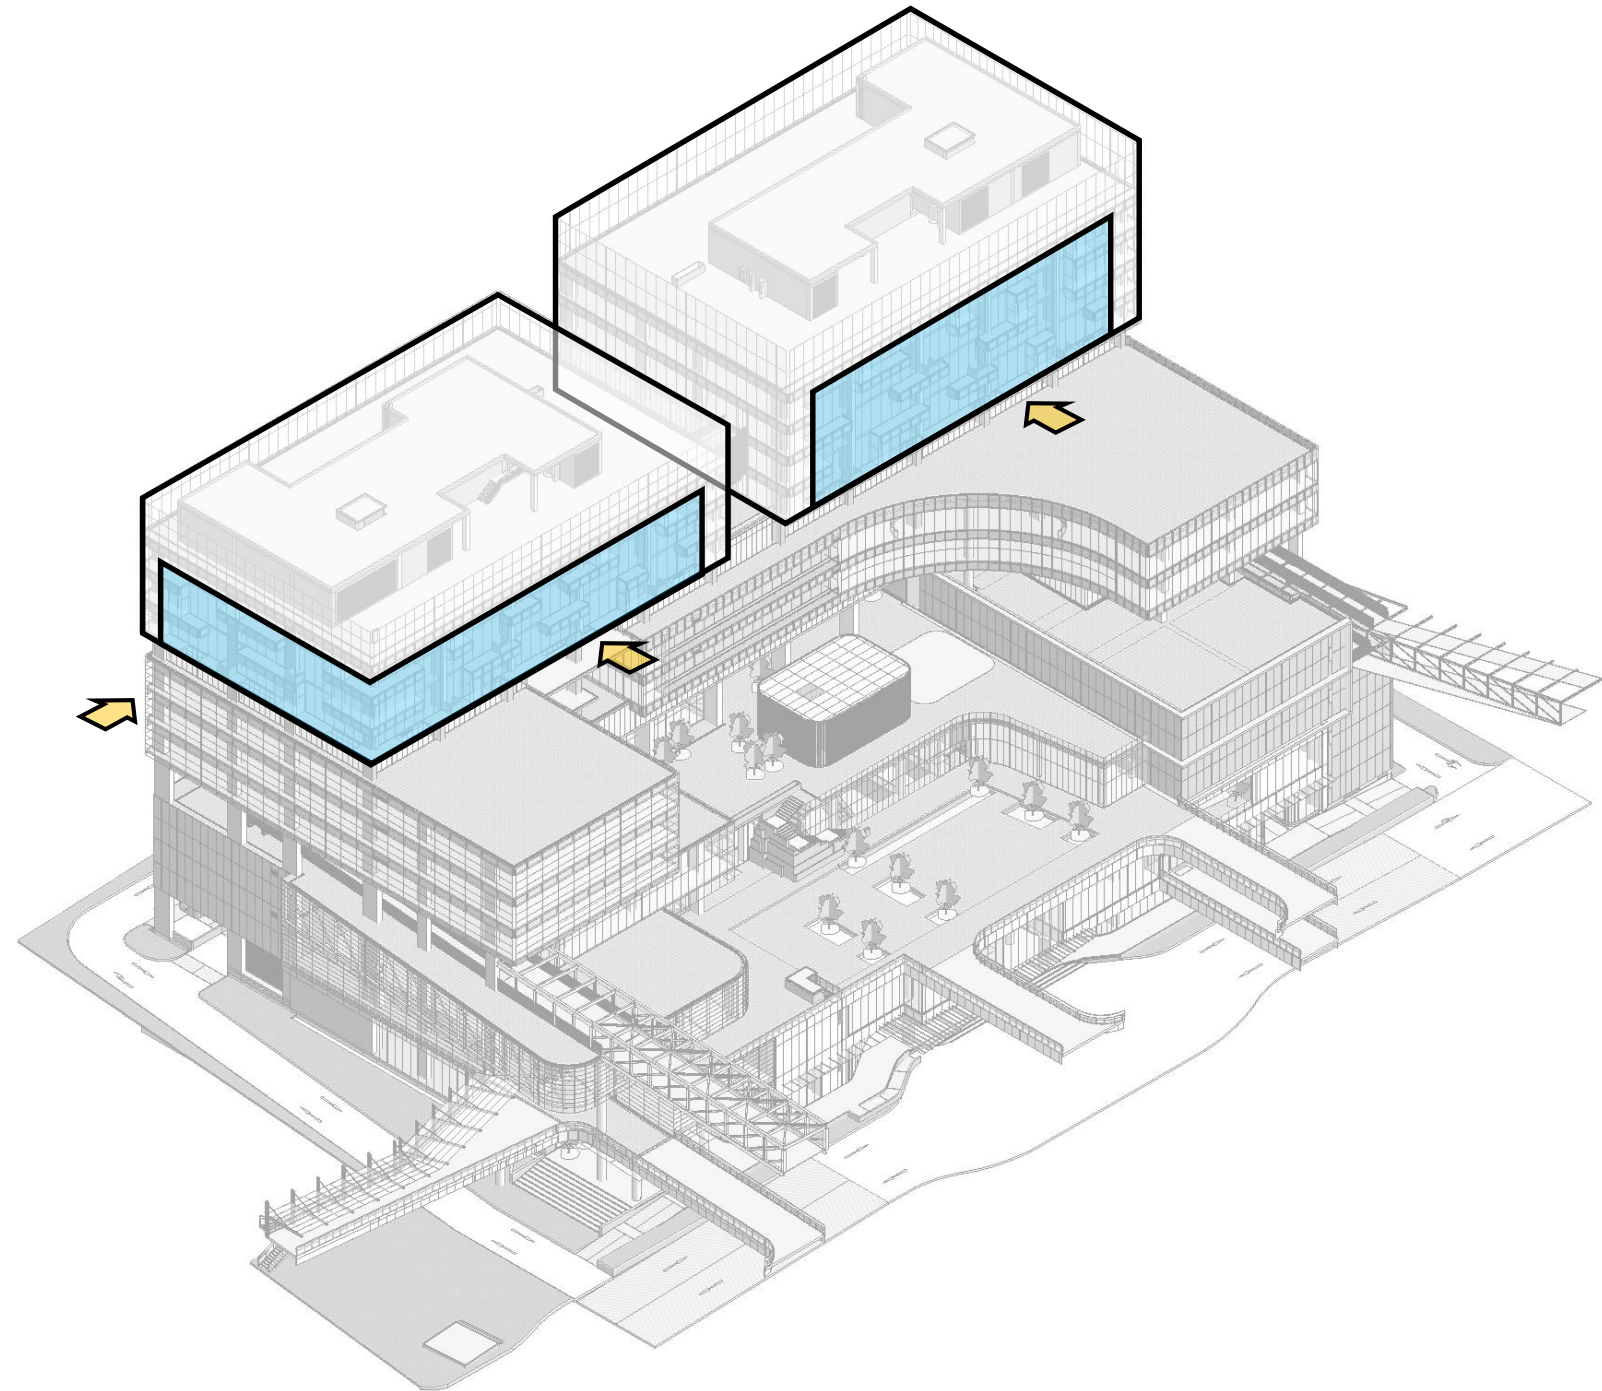

STACKS MASS

PROVIDES TIERED HORIZONTAL GREEN AREA

CONNECTS GARDENS BY RECREATIONAL ROUTES

**CREATES VERTICAL GREEN
TO ENRICH RELAXING ENVIRONMENT & PROTECT SUNLIGHT**

ICONIC FACADE

CREATES SHADED FACADE

PROVIDES POCKETS FOR INTERACTIVE ACTIVITIES

ESTABLISHES GREEN AREAS

SHADING

GREEN AREA