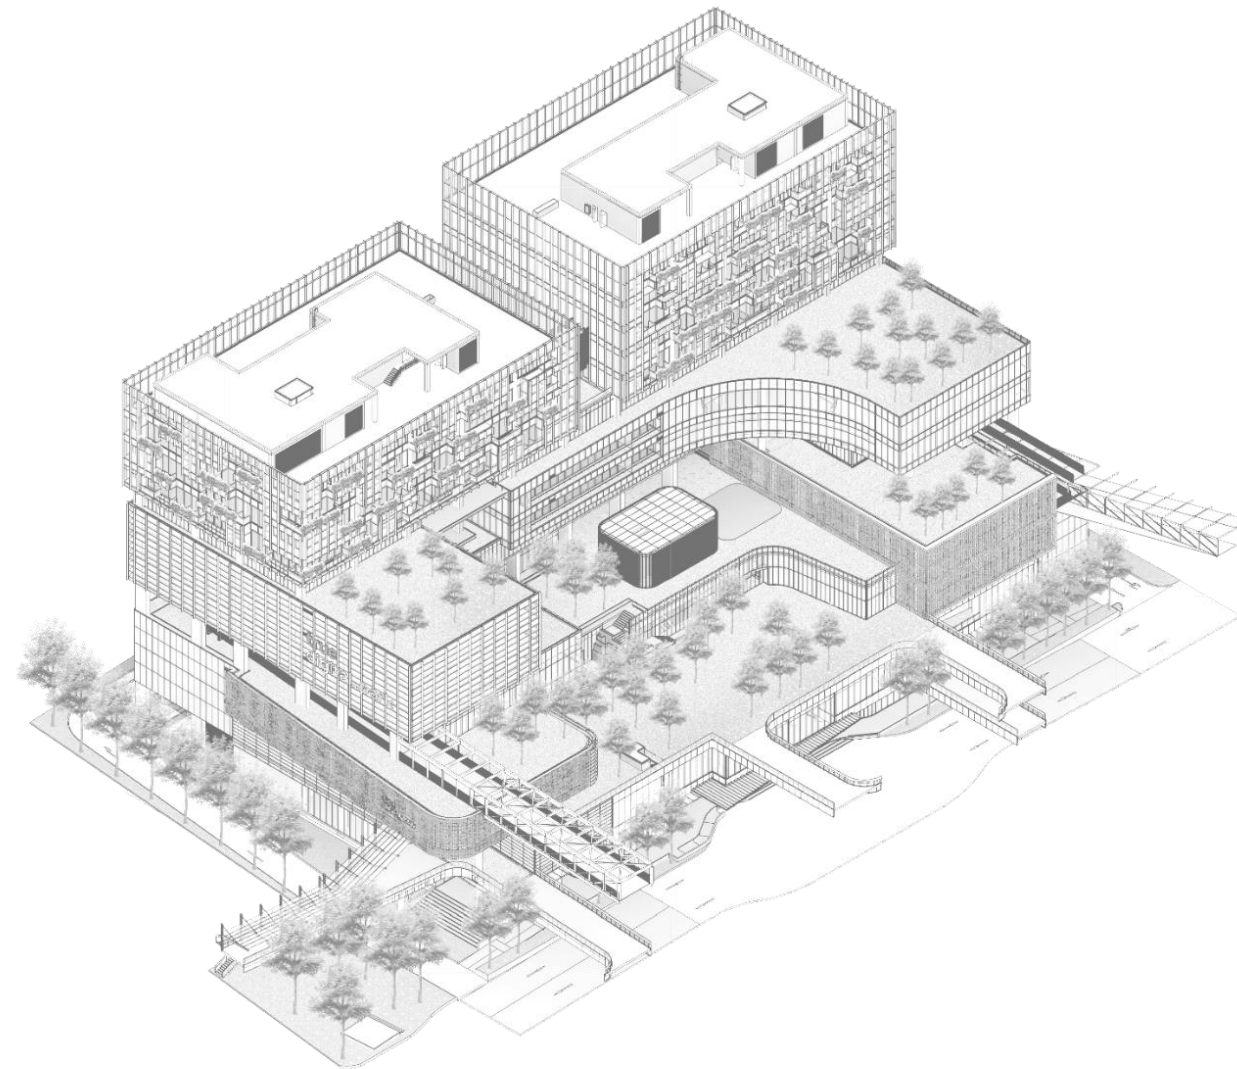

true
digital_park

GREEN CAMPUS

6,000-SQ.M. GREEN AREA WITHIN THE CAMPUS

600-SQ.M. GREEN FAÇADE

- PROVIDES SHADING
- INTEGRATES NATURE WITH WORKING SPACES

5,400-SQ.M. ROOF GARDEN

- CREATES RECREATIONAL AREAS
- CONNECTS OUTDOOR SPACES BETWEEN FLOORS

WELL STANDARD CERTIFICATE

PUBLIC ACCESS

EASY-ACCESS OPEN SPACE FOR PUBLIC & NEIGHBORHOOD

- PEDESTRIAN
- SKYWALK

COLLABORATIVE SPACES

EXPAND TEAMWORK CULTURE | ENCOURAGE INTERACTION
CREATE LEADERS, NOT MANAGERS | PROMOTE GROWTH MINDSET

“ true
digital_park ”

digital

SMART | SYSTEMATIC | SIMPLICITY

park

NATURE | RELAXATION | IMAGINATION

true
digital_park

FUTURE AND NATURE BLENDED TOGETHER

true
digital_park

STACKS MASS

PROVIDES TIERED HORIZONTAL GREEN AREA

CONNECTS GARDENS BY RECREATIONAL ROUTES

**CREATES VERTICAL GREEN
TO ENRICH RELAXING ENVIRONMENT & PROTECT SUNLIGHT**

ICONIC FACADE

CREATES SHADED FACADE

PROVIDES POCKETS FOR INTERACTIVE ACTIVITIES