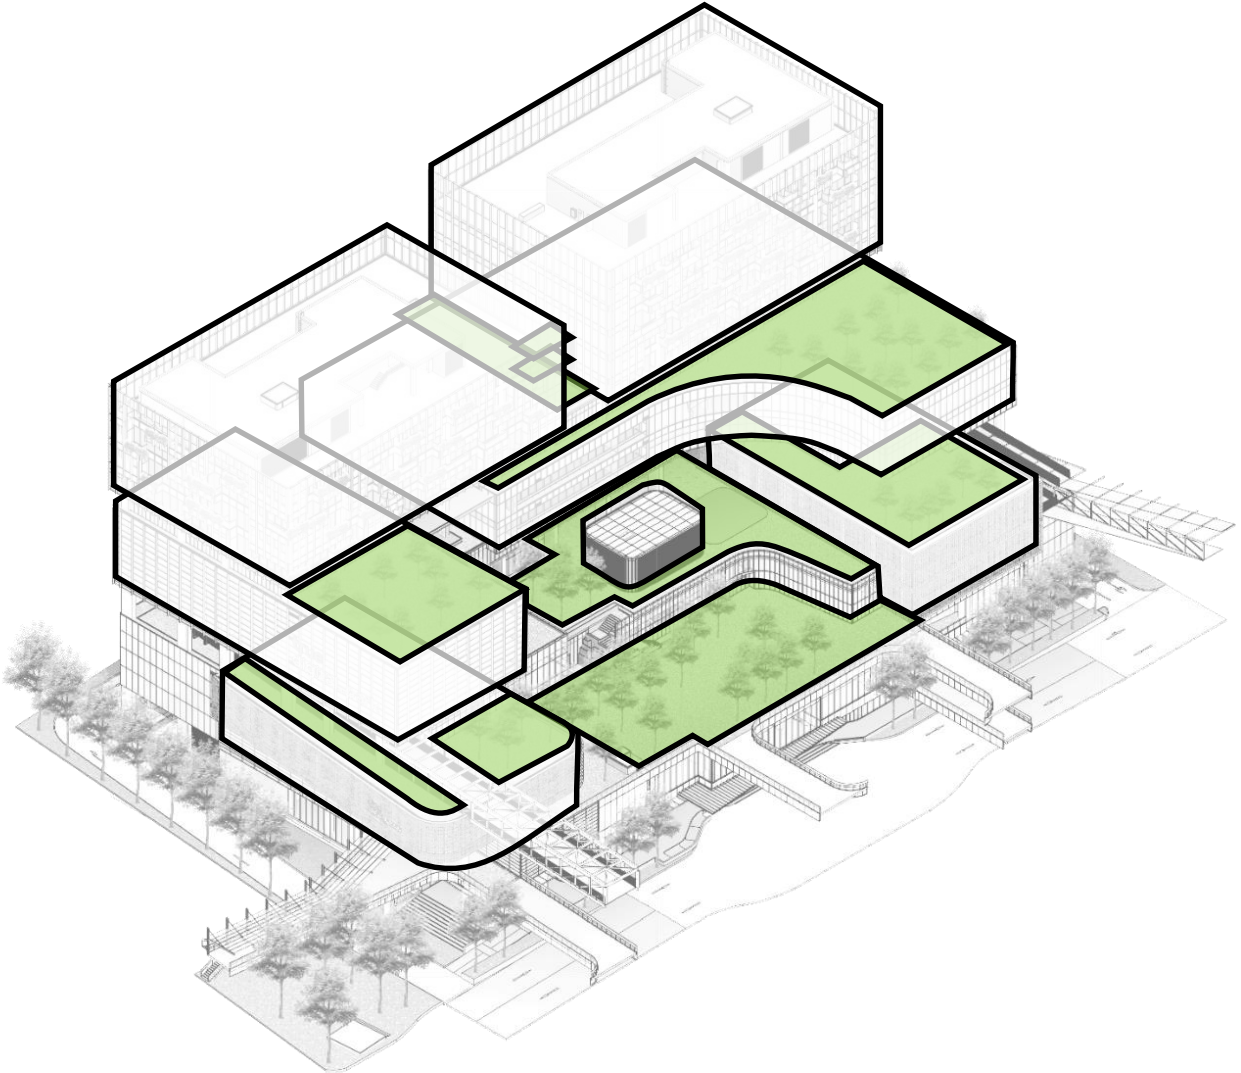

true
digital_park

GREEN CAMPUS

6,000-SQ.M. GREEN AREA WITHIN THE CAMPUS

600-SQ.M. GREEN FAÇADE

- PROVIDES SHADING
- INTEGRATES NATURE WITH WORKING SPACES

5,400-SQ.M. ROOF GARDEN

- CREATES RECREATIONAL AREAS
- CONNECTS OUTDOOR SPACES BETWEEN FLOORS

WELL STANDARD CERTIFICATE

PUBLIC ACCESS

EASY-ACCESS OPEN SPACE FOR PUBLIC & NEIGHBORHOOD

- PEDESTRIAN
- SKYWALK

COLLABORATIVE SPACES

EXPAND TEAMWORK CULTURE | ENCOURAGE INTERACTION
CREATE LEADERS, NOT MANAGERS | PROMOTE GROWTH MINDSET

“ true
digital_park ”

digital

SMART | SYSTEMATIC | SIMPLICITY

park

NATURE | RELAXATION | IMAGINATION

true
digital_park

FUTURE AND NATURE BLENDED TOGETHER

true
digital_park

STACKS MASS

PROVIDES TIERED HORIZONTAL GREEN AREA

CONNECTS GARDENS BY RECREATIONAL ROUTES

**CREATES VERTICAL GREEN
TO ENRICH RELAXING ENVIRONMENT & PROTECT SUNLIGHT**

ICONIC FACADE

CREATES SHADED FACADE

PROVIDES POCKETS FOR INTERACTIVE ACTIVITIES