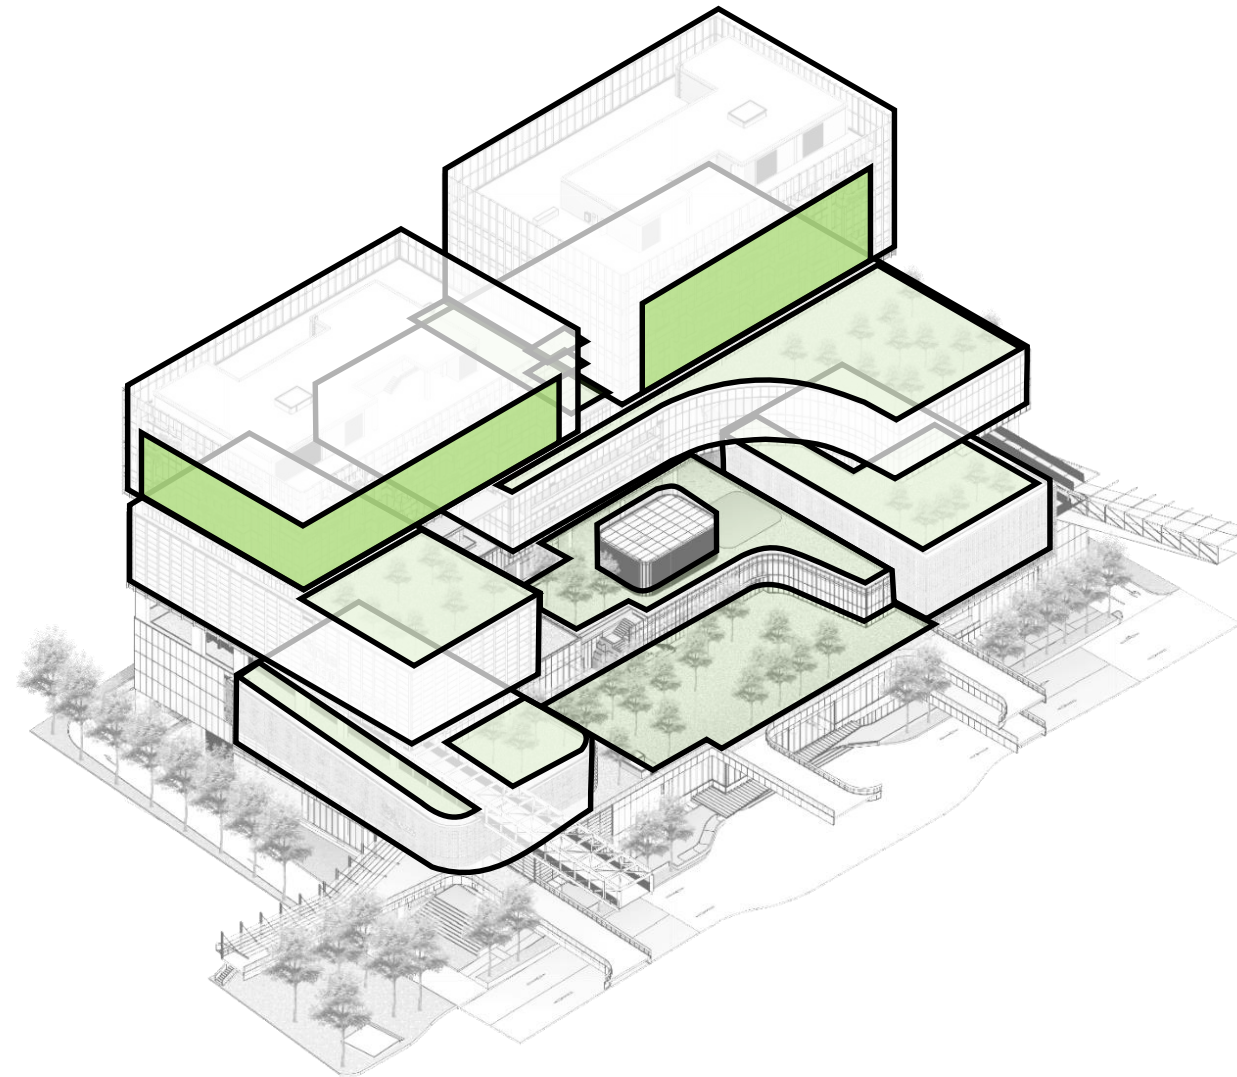

true
digital_park

GREEN CAMPUS

6,000-SQ.M. GREEN AREA WITHIN THE CAMPUS

600-SQ.M. GREEN FAÇADE

- PROVIDES SHADING
- INTEGRATES NATURE WITH WORKING SPACES

5,400-SQ.M. ROOF GARDEN

- CREATES RECREATIONAL AREAS
- CONNECTS OUTDOOR SPACES BETWEEN FLOORS

WELL STANDARD CERTIFICATE

PUBLIC ACCESS

EASY-ACCESS OPEN SPACE FOR PUBLIC & NEIGHBORHOOD

- PEDESTRIAN
- SKYWALK

COLLABORATIVE SPACES

EXPAND TEAMWORK CULTURE | ENCOURAGE INTERACTION
CREATE LEADERS, NOT MANAGERS | PROMOTE GROWTH MINDSET

STACKS MASS

PROVIDES TIERED HORIZONTAL GREEN AREA

CONNECTS GARDENS BY RECREATIONAL ROUTES

**CREATES VERTICAL GREEN
TO ENRICH RELAXING ENVIRONMENT & PROTECT SUNLIGHT**

ICONIC FACADE

CREATES SHADED FACADE

PROVIDES POCKETS FOR INTERACTIVE ACTIVITIES

ESTABLISHES GREEN AREAS

SHADING

GREEN AREA