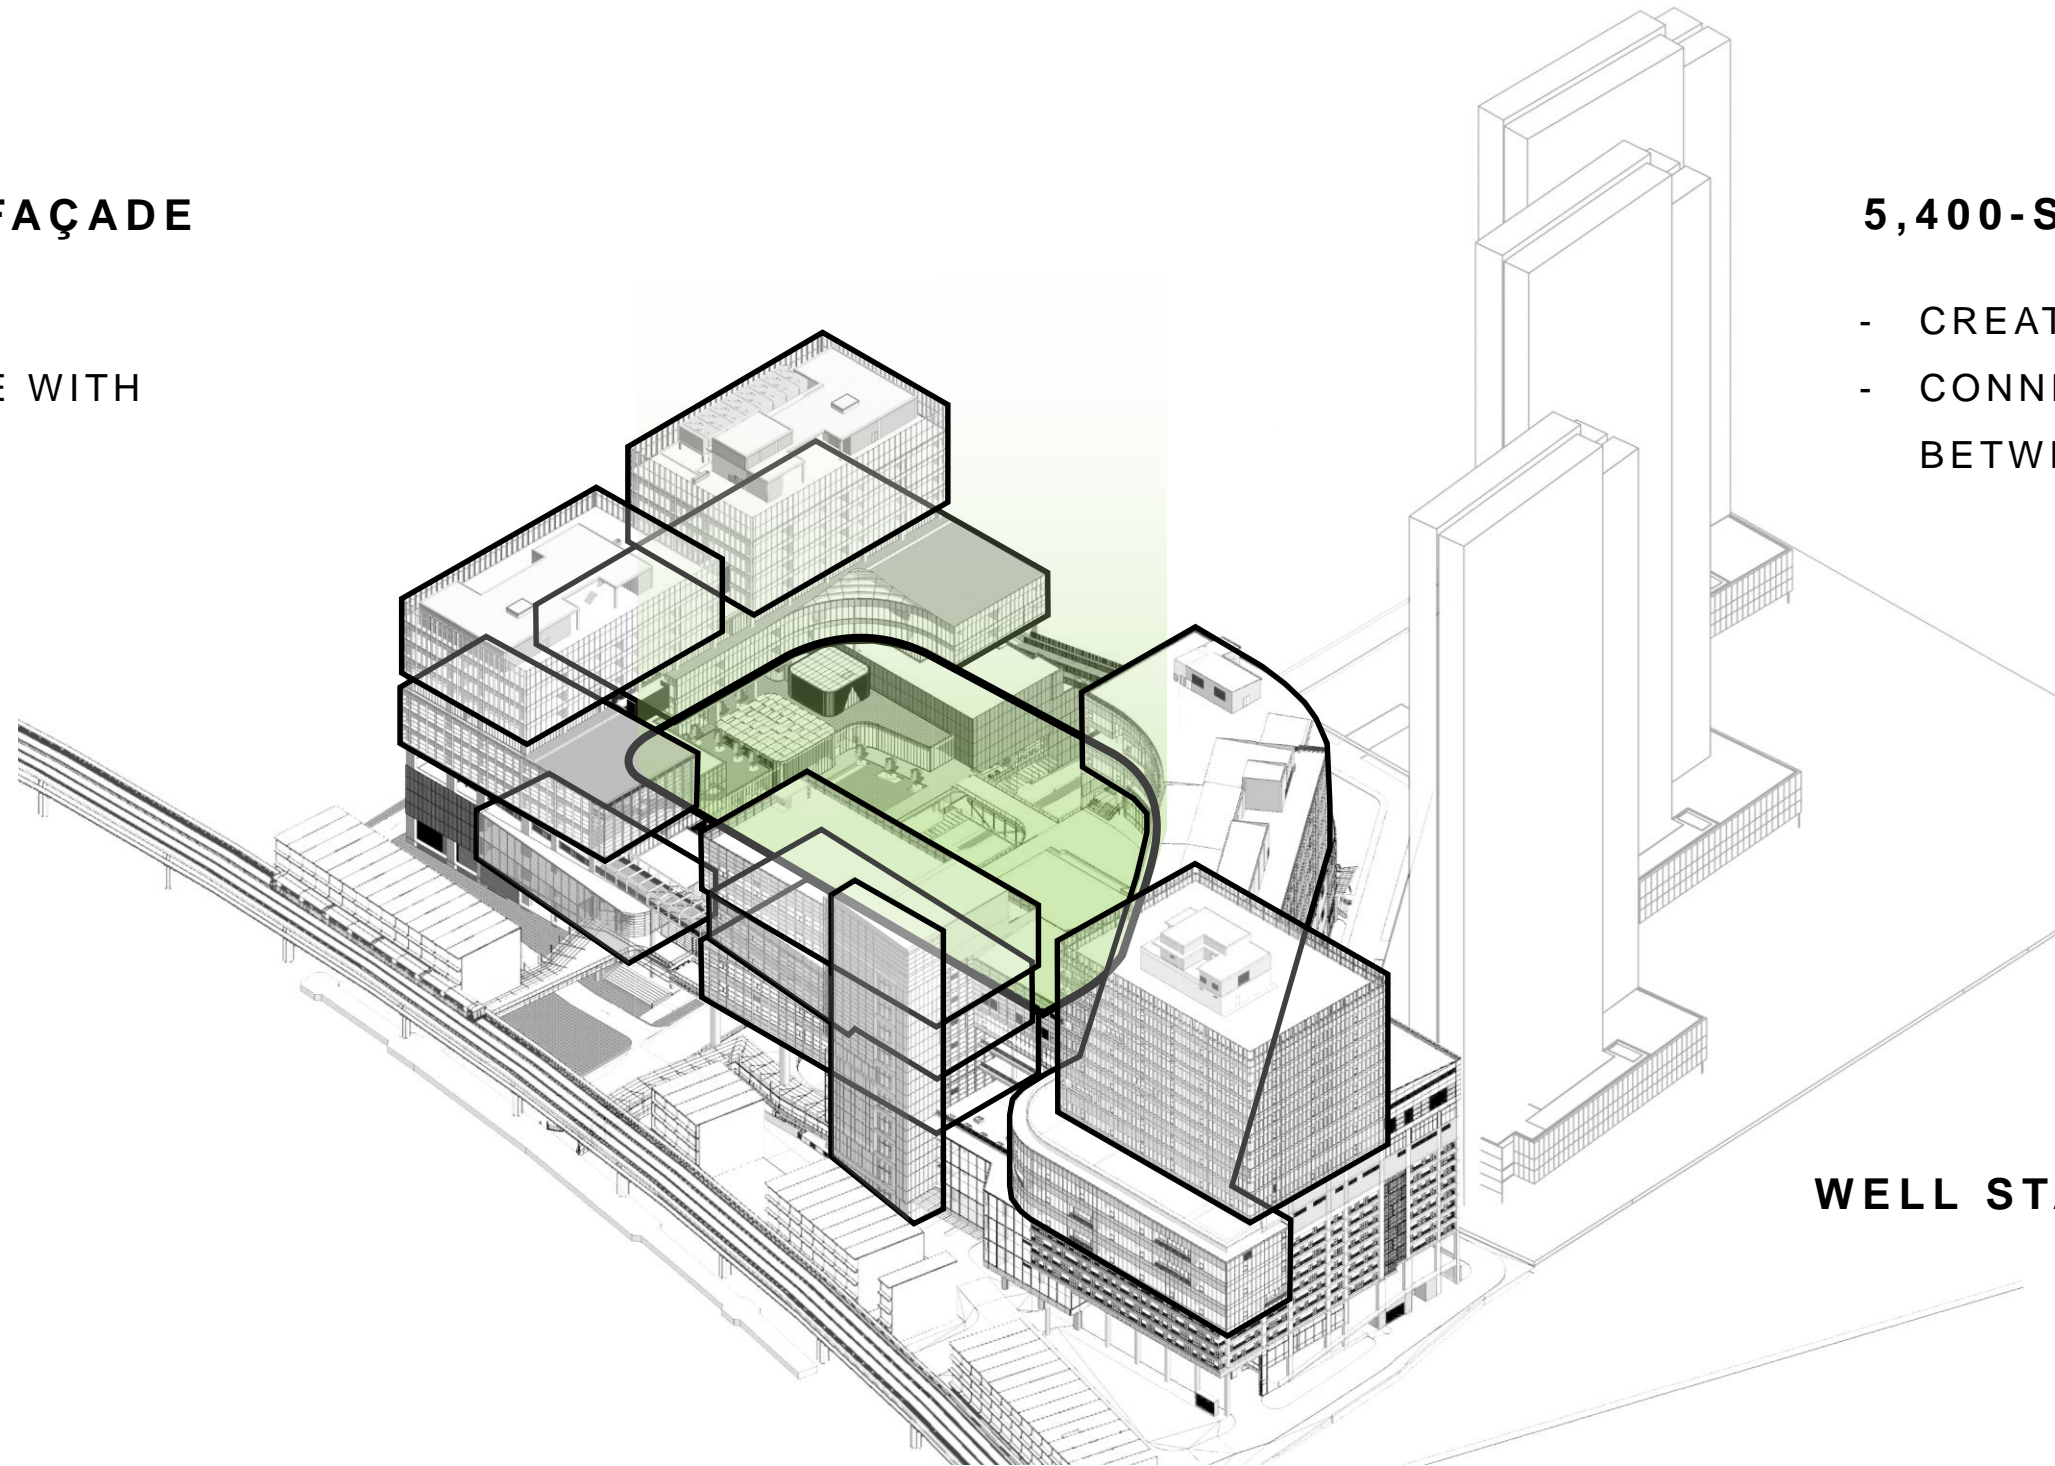

true
digital_park

GREEN CAMPUS

6,000-SQ.M. GREEN AREA WITHIN THE CAMPUS

600-SQ.M. GREEN FAÇADE

- PROVIDES SHADING
- INTEGRATES NATURE WITH WORKING SPACES

5,400-SQ.M. ROOF GARDEN

- CREATES RECREATIONAL AREAS
- CONNECTS OUTDOOR SPACES BETWEEN FLOORS

WELL STANDARD CERTIFICATE

PUBLIC ACCESS

EASY-ACCESS OPEN SPACE FOR PUBLIC & NEIGHBORHOOD

- PEDESTRIAN
- SKYWALK

COLLABORATIVE SPACES

EXPAND TEAMWORK CULTURE | ENCOURAGE INTERACTION
CREATE LEADERS, NOT MANAGERS | PROMOTE GROWTH MINDSET