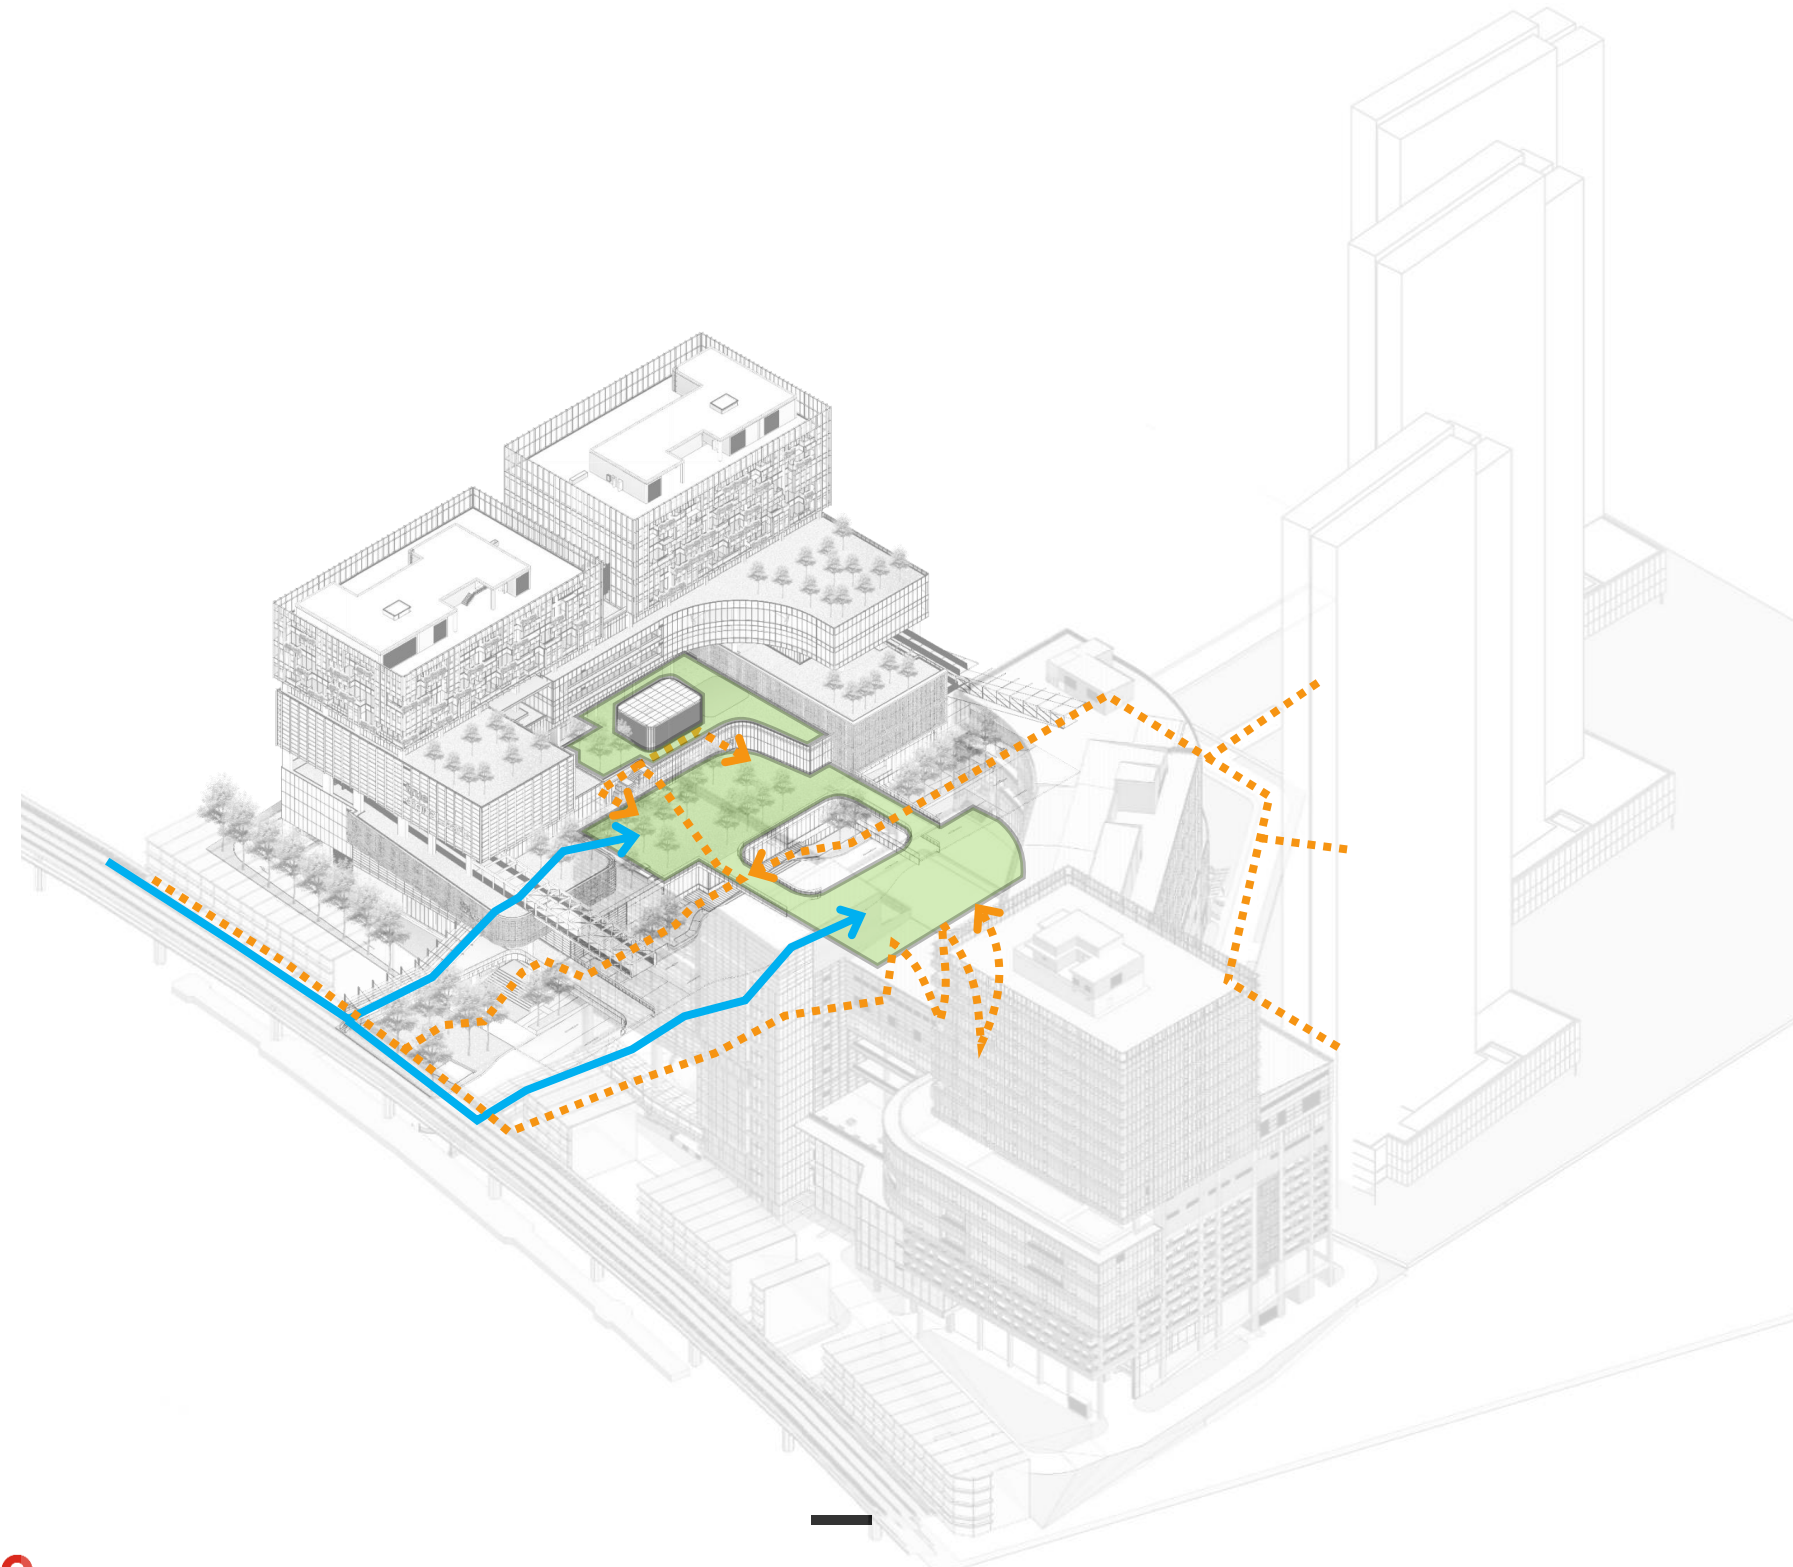

true
digital_park

GREEN CAMPUS

6,000-SQ.M. GREEN AREA WITHIN THE CAMPUS

600-SQ.M. GREEN FAÇADE

- PROVIDES SHADING
- INTEGRATES NATURE WITH WORKING SPACES

5,400-SQ.M. ROOF GARDEN

- CREATES RECREATIONAL AREAS
- CONNECTS OUTDOOR SPACES BETWEEN FLOORS

WELL STANDARD CERTIFICATE

PUBLIC ACCESS

EASY-ACCESS OPEN SPACE FOR PUBLIC & NEIGHBORHOOD

- PEDESTRIAN
- SKYWALK

COLLABORATIVE SPACES

EXPAND TEAMWORK CULTURE | ENCOURAGE INTERACTION
CREATE LEADERS, NOT MANAGERS | PROMOTE GROWTH MINDSET

STACKS MASS

PROVIDES TIERED HORIZONTAL GREEN AREA

CONNECTS GARDENS BY RECREATIONAL ROUTES

**CREATES VERTICAL GREEN
TO ENRICH RELAXING ENVIRONMENT & PROTECT SUNLIGHT**

ICONIC FACADE

CREATES SHADED FACADE

PROVIDES POCKETS FOR INTERACTIVE ACTIVITIES