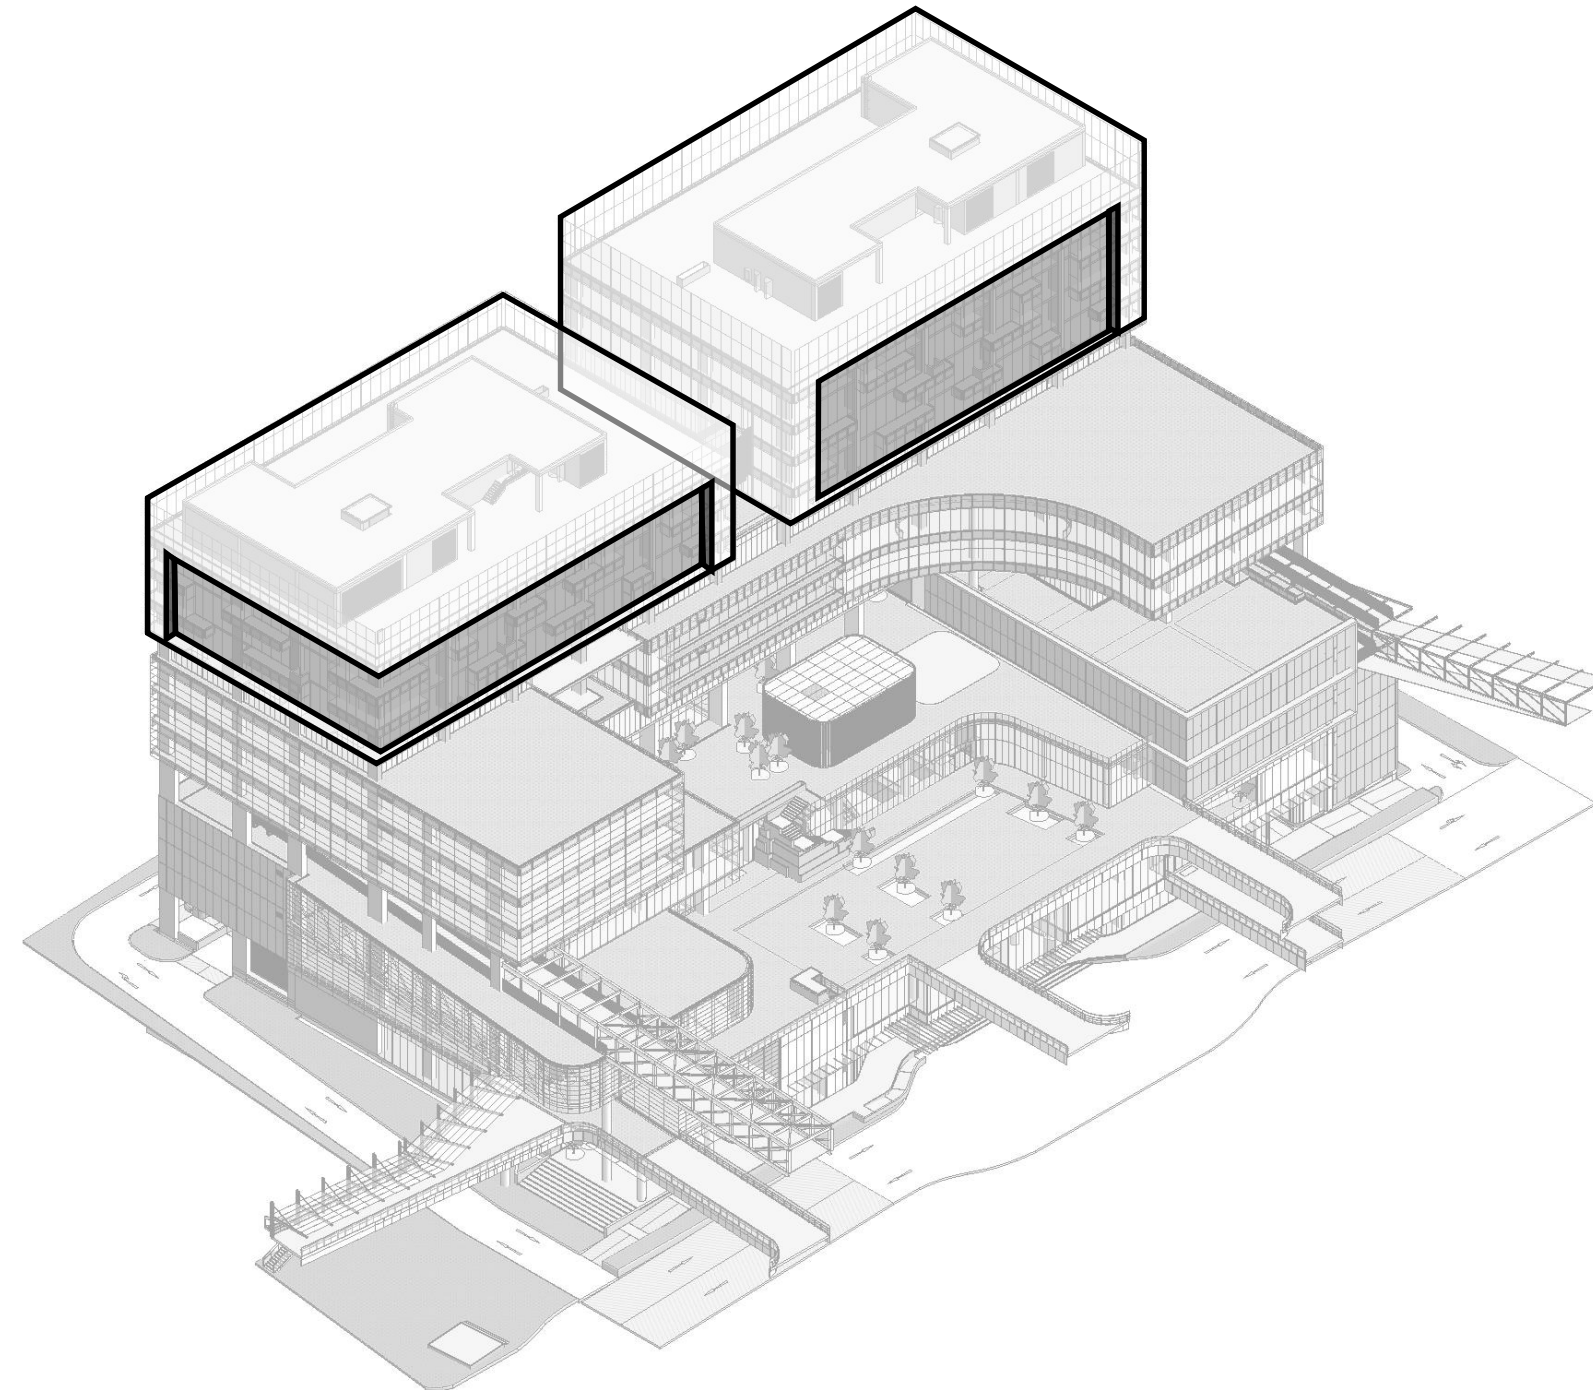

STACKS MASS

PROVIDES TIERED HORIZONTAL GREEN AREA

CONNECTS GARDENS BY RECREATIONAL ROUTES

**CREATES VERTICAL GREEN
TO ENRICH RELAXING ENVIRONMENT & PROTECT SUNLIGHT**

ICONIC FACADE

CREATES SHADED FACADE

PROVIDES POCKETS FOR INTERACTIVE ACTIVITIES

ESTABLISHES GREEN AREAS

SHADING

GREEN AREA