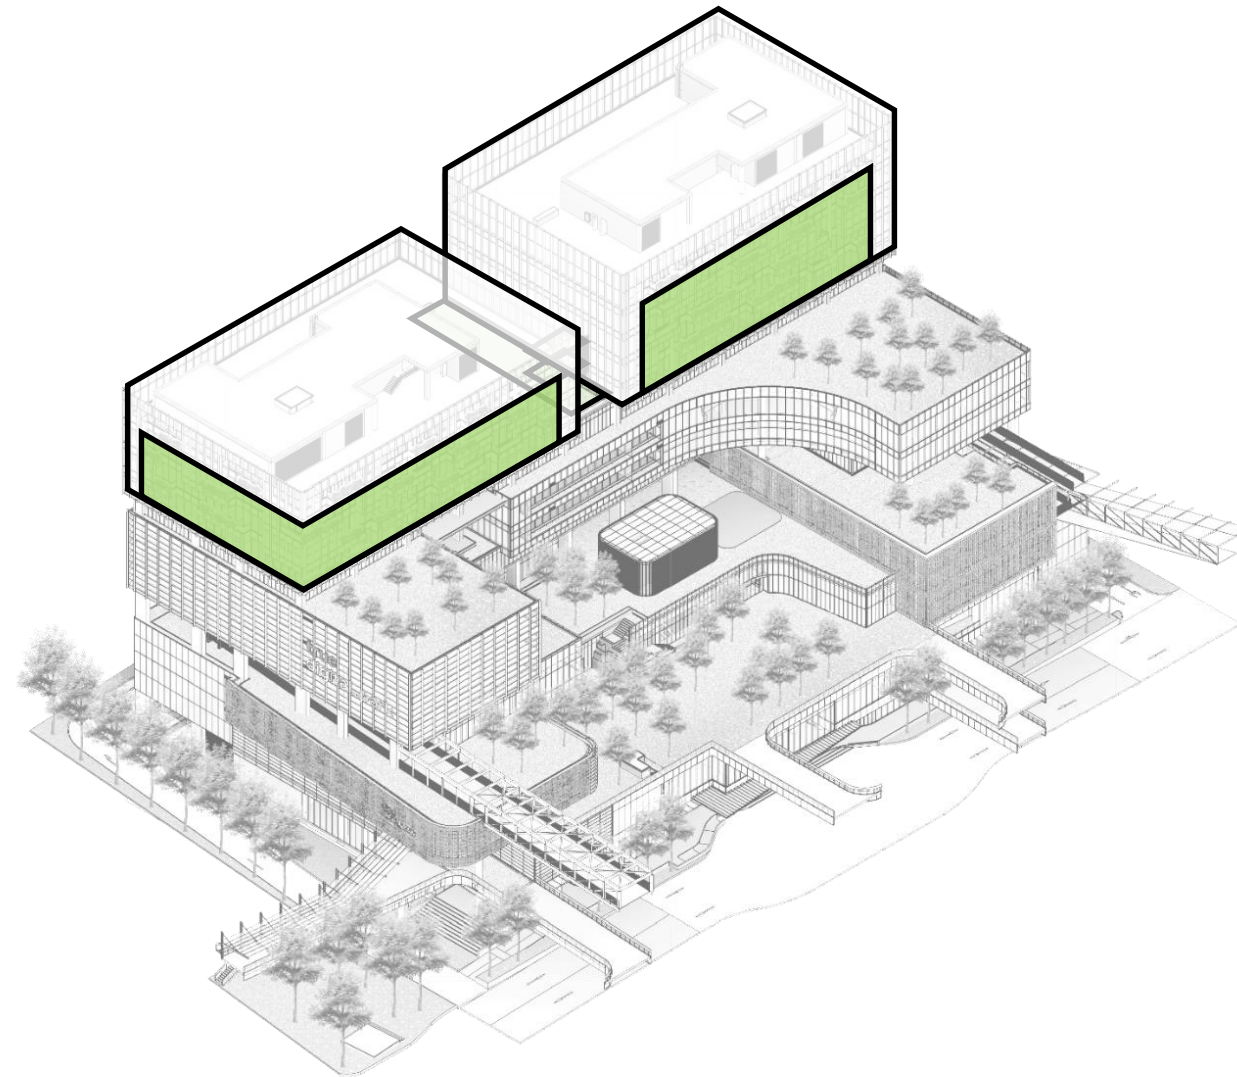

true
digital_park

GREEN CAMPUS

6,000-SQ.M. GREEN AREA WITHIN THE CAMPUS

600-SQ.M. GREEN FAÇADE

- PROVIDES SHADING
- INTEGRATES NATURE WITH WORKING SPACES

5,400-SQ.M. ROOF GARDEN

- CREATES RECREATIONAL AREAS
- CONNECTS OUTDOOR SPACES BETWEEN FLOORS

WELL STANDARD CERTIFICATE

PUBLIC ACCESS

EASY-ACCESS OPEN SPACE FOR PUBLIC & NEIGHBORHOOD

- PEDESTRIAN
- SKYWALK

COLLABORATIVE SPACES

EXPAND TEAMWORK CULTURE | ENCOURAGE INTERACTION
CREATE LEADERS, NOT MANAGERS | PROMOTE GROWTH MINDSET

STACKS MASS

PROVIDES TIERED HORIZONTAL GREEN AREA

CONNECTS GARDENS BY RECREATIONAL ROUTES

**CREATES VERTICAL GREEN
TO ENRICH RELAXING ENVIRONMENT & PROTECT SUNLIGHT**

ICONIC FACADE

CREATES SHADED FACADE

PROVIDES POCKETS FOR INTERACTIVE ACTIVITIES

ESTABLISHES GREEN AREAS

SHADING

GREEN AREA