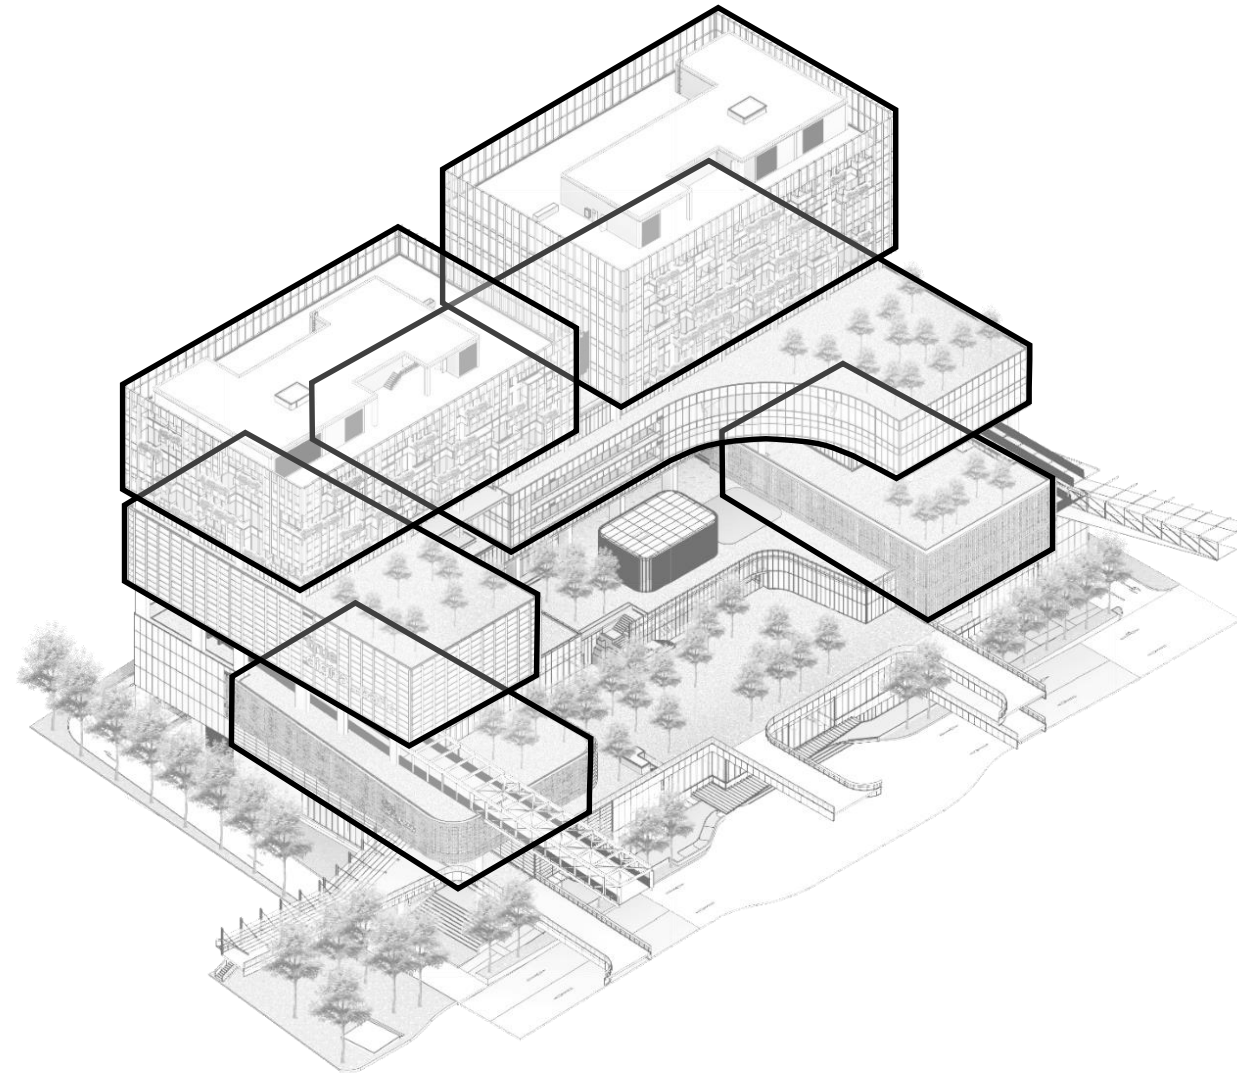

true
digital_park

GREEN CAMPUS

6,000-SQ.M. GREEN AREA WITHIN THE CAMPUS

600-SQ.M. GREEN FAÇADE

- PROVIDES SHADING
- INTEGRATES NATURE WITH WORKING SPACES

5,400-SQ.M. ROOF GARDEN

- CREATES RECREATIONAL AREAS
- CONNECTS OUTDOOR SPACES BETWEEN FLOORS

WELL STANDARD CERTIFICATE

PUBLIC ACCESS

EASY-ACCESS OPEN SPACE FOR PUBLIC & NEIGHBORHOOD

- PEDESTRIAN
- SKYWALK

COLLABORATIVE SPACES

EXPAND TEAMWORK CULTURE | ENCOURAGE INTERACTION
CREATE LEADERS, NOT MANAGERS | PROMOTE GROWTH MINDSET

“ true
digital_park ”

digital

SMART | SYSTEMATIC | SIMPLICITY

park

NATURE | RELAXATION | IMAGINATION

true
digital_park

FUTURE AND NATURE BLENDED TOGETHER

true
digital_park

STACKS MASS

PROVIDES TIERED HORIZONTAL GREEN AREA

CONNECTS GARDENS BY RECREATIONAL ROUTES

**CREATES VERTICAL GREEN
TO ENRICH RELAXING ENVIRONMENT & PROTECT SUNLIGHT**

ICONIC FACADE

CREATES SHADED FACADE

PROVIDES POCKETS FOR INTERACTIVE ACTIVITIES