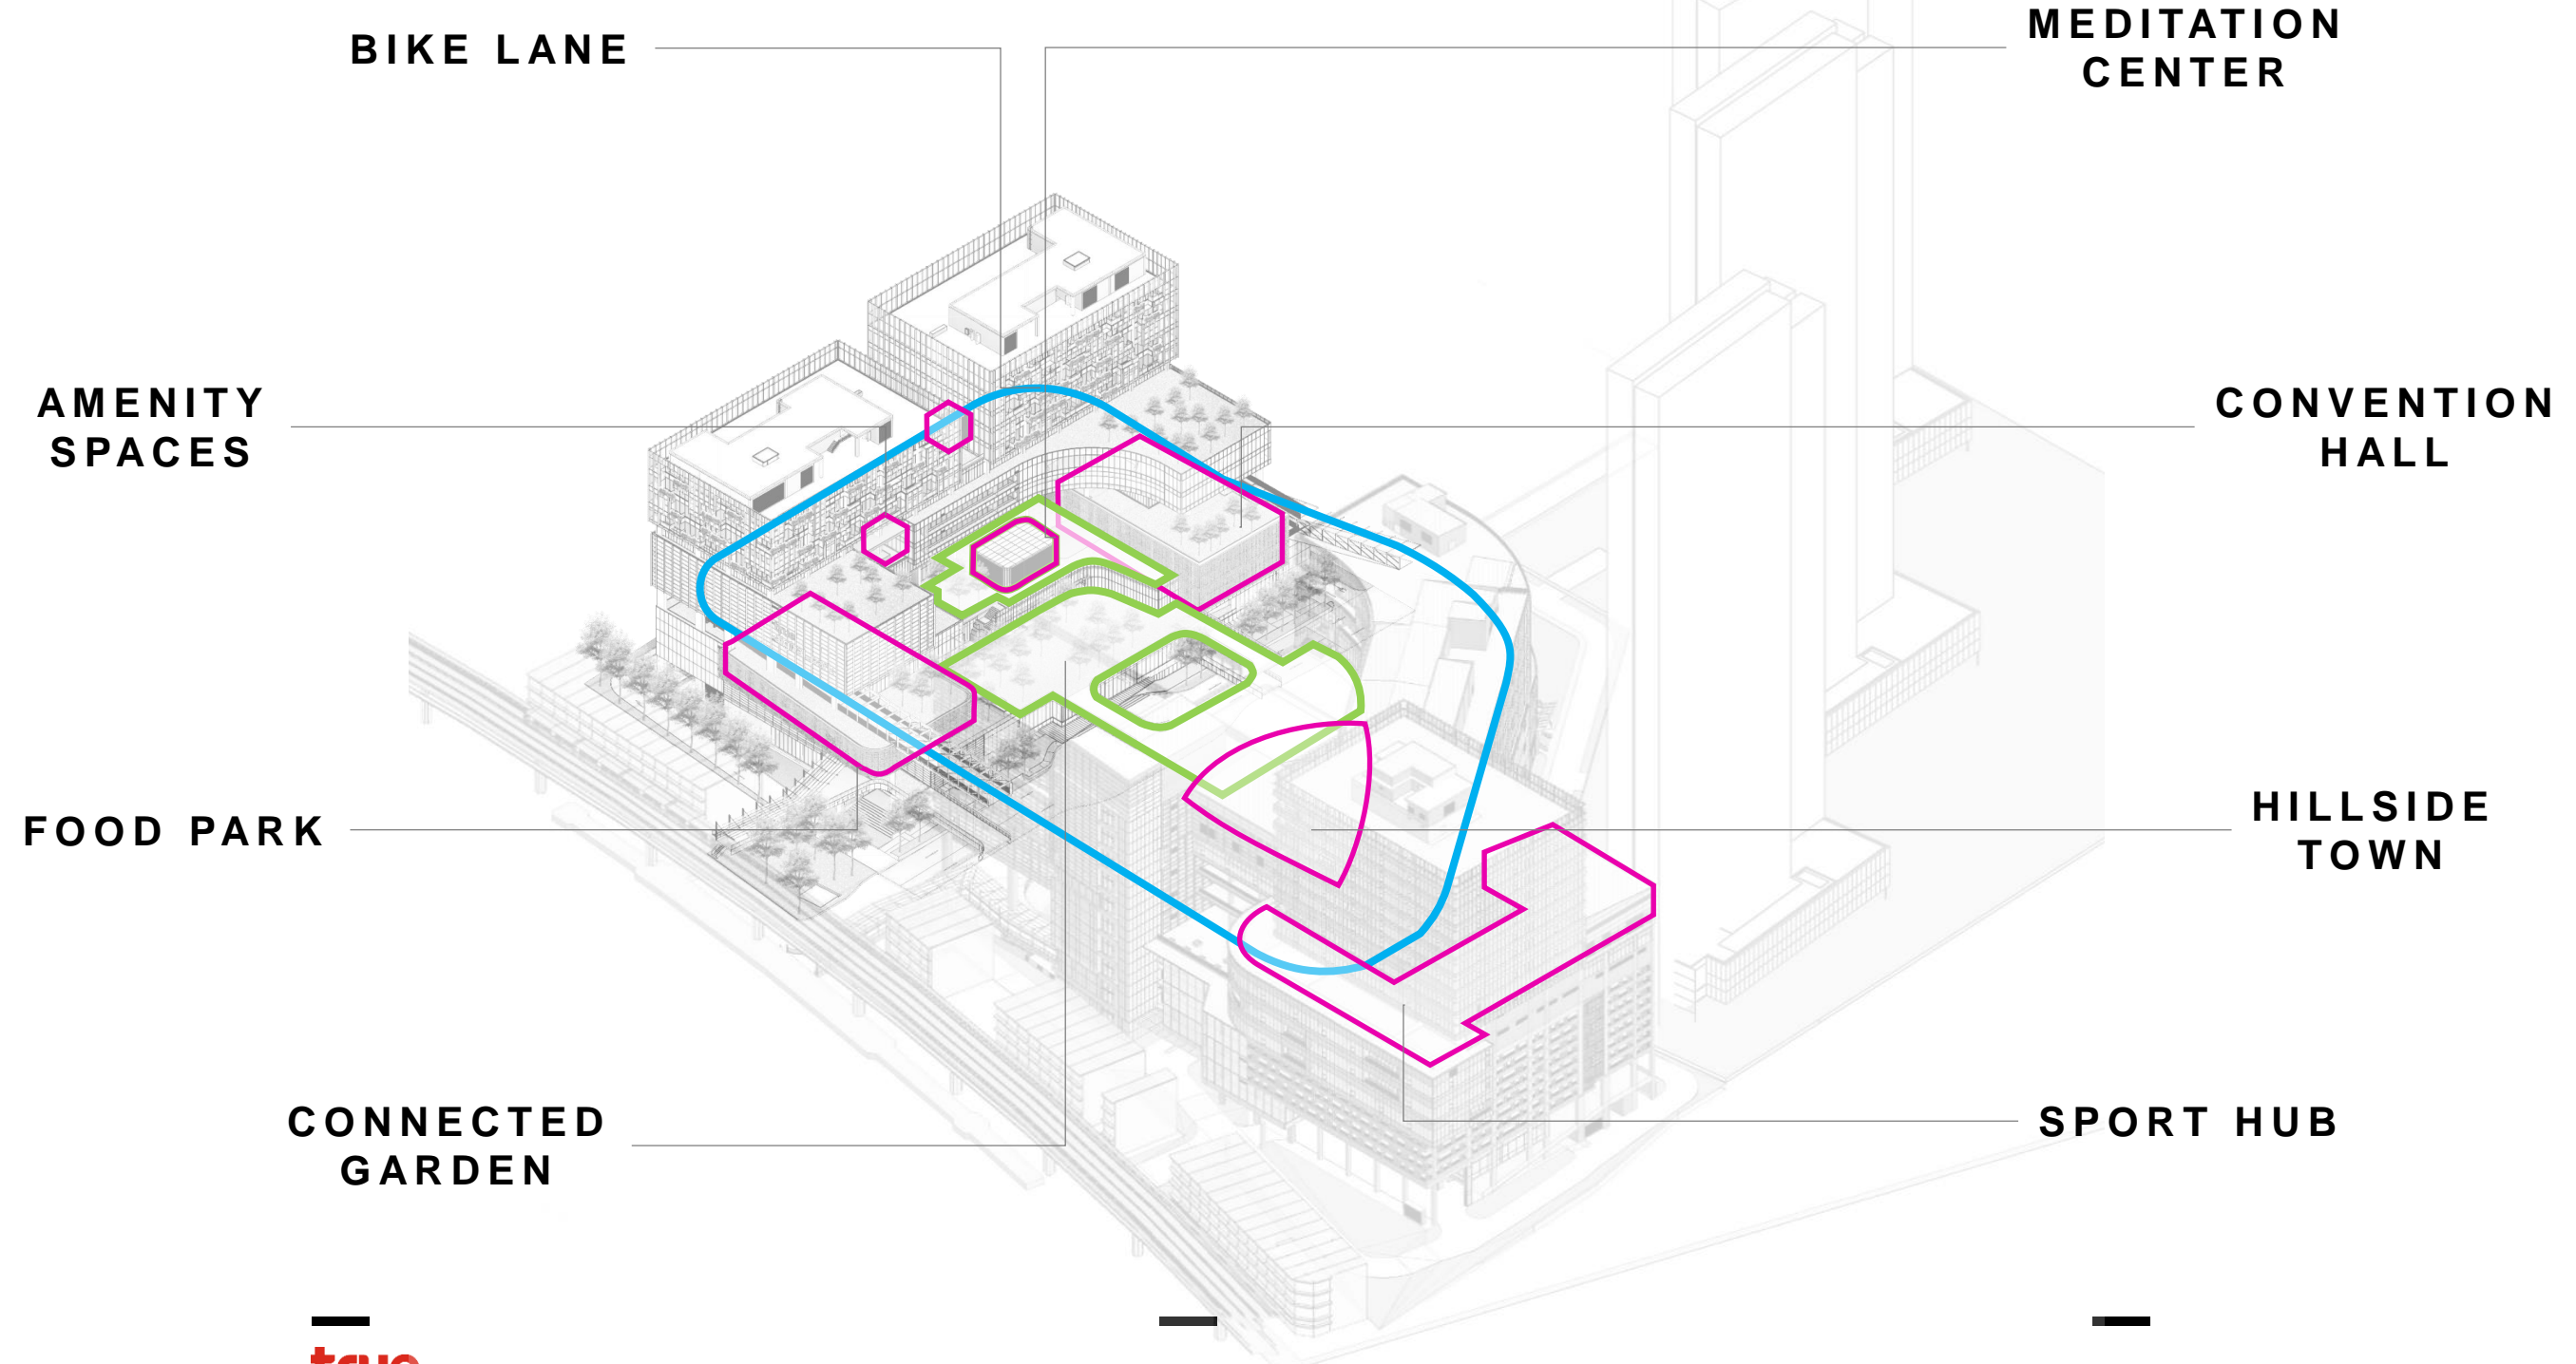

true
digital_park

GREEN CAMPUS

6,000-SQ.M. GREEN AREA WITHIN THE CAMPUS

600-SQ.M. GREEN FAÇADE

- PROVIDES SHADING
- INTEGRATES NATURE WITH WORKING SPACES

5,400-SQ.M. ROOF GARDEN

- CREATES RECREATIONAL AREAS
- CONNECTS OUTDOOR SPACES BETWEEN FLOORS

WELL STANDARD CERTIFICATE

PUBLIC ACCESS

EASY-ACCESS OPEN SPACE FOR PUBLIC & NEIGHBORHOOD

- PEDESTRIAN
- SKYWALK

COLLABORATIVE SPACES

EXPAND TEAMWORK CULTURE | ENCOURAGE INTERACTION
CREATE LEADERS, NOT MANAGERS | PROMOTE GROWTH MINDSET

STACKS MASS

PROVIDES TIERED HORIZONTAL GREEN AREA

CONNECTS GARDENS BY RECREATIONAL ROUTES

**CREATES VERTICAL GREEN
TO ENRICH RELAXING ENVIRONMENT & PROTECT SUNLIGHT**

ICONIC FACADE

CREATES SHADED FACADE

PROVIDES POCKETS FOR INTERACTIVE ACTIVITIES